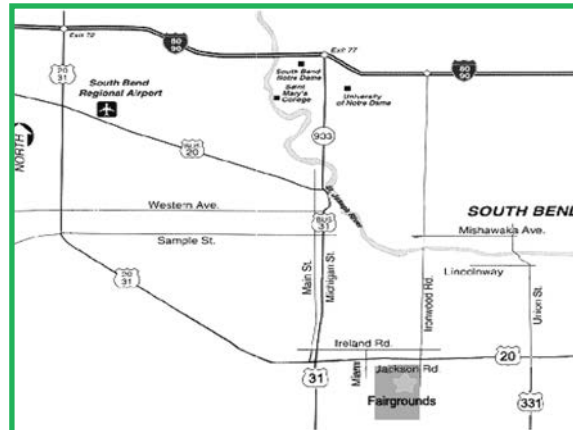

Nature Center Hours
 10:00 a.m. to 10:00 p.m.

Commercial Bldg
 10:30 a.m. to 9:30 p.m.

Esther Singer Bldg
 10:00 a.m. to 10:00 p.m. most days

Wristband Hours

7/1	7/4	7/7
2:00 pm-close	Ride Ticket Day **	2:00 pm-close
7/2	7/5	7/8
1:00 pm-close	2:00 pm-close	2:00 pm-close
7/3	7/6	7/9
1:00 pm-close	Ride Ticket Day**	1:00 pm-close

****All rides on these days are just 1 ticket (\$1.25) 2:00 pm-close**

RE-ENTRY PASSES for another day
\$4.00 per ticket!! On sale from 4 - 11 pm

The Fairgrounds are located just south of the US 20 Bypass on the corner of Ironwood and Jackson Roads in South Bend, Indiana