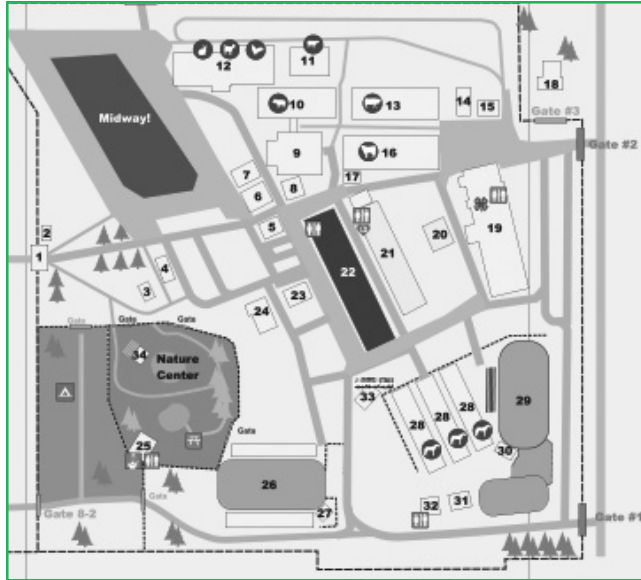

St. Joseph County 4-H Fair

MAP LEGEND

- | | |
|----------------------------------|----------------------------------|
| 1. Main Entrance/Ticket House | 19. Esther Singer Bldg |
| 2. Security Bldg | 20. Stage |
| 4. Hospitality Pavillion | 21. Grandstand |
| 5. Dairy Bar | 22. Hoosier Tire Commercial Bldg |
| 6. Coalbush Church | 23. Lakeville Lions |
| 7. Kids Zone Pavillion | 24. Nelson's Port A Pit |
| 8. FOP #91 | 25. Nature Center Cabin |
| 9. Nilus Show Arena | 26. Motor Event/Rodeo Grandstand |
| 10. Swine Barn | 27. Announcer Stand |
| 11. Lamb Barn | 28. Horse Barns |
| 12. Rabbit & Goat & Poultry Barn | 29. Horse & Pony Arena |
| 13. Dairy Barn | 30. Horse Show Office |
| 14. Maintenance Garage | 31. Wash Rack |
| 15. Operations Office | 32. Restrooms |
| 16. Beef Barn | 33. Zolman Tire Stage |
| 17. Champion Showcase | 34. Nature Center Gazebo |
| 18. Grounds Keeper House | |

****All rides on these days are just 1 ticket (\$1.25) 2:00 pm-close**

RE-ENTRY PASSES for another day
\$4.00 per ticket!! On sale from 4 - 11 pm

The Fairgrounds are located just south of the US 20 Bypass on the corner of Ironwood and Jackson Roads in South Bend, Indiana

Friday, July 8

8:00 am 4-H Horse & Pony Judging – Horse & Pony Arena
10:00 am – 10:00 pm 4-H Singer Building Exhibit Hall Open
10:00 am 4-H Rocket Launch Demonstration – Events Arena
10:00 am Livestock Auction Registration – Brother Nilus / Val June Schafer Arena
11:15 am – 12:15pm Livestock Auction Buyers Lunch -Brother Nilus / Val June Schafer Arena
12:30 pm Livestock Auction - Brother Nilus / Val June Schafer Arena
2:00 pm Bicycle Rodeo – Fairgrounds, behind Brother Nilus Arena
2:00 pm Homemakers Demonstrations – Self-Binding Receiving Blankets – Esther Singer Meeting Room
5:00 pm – 7:00 pm *Starheart – Zolman Tire Stage*
6:00 pm Horse & Pony Contesting – Horse & Pony Arena
7:00 pm NTPA – Events Arena
7:00 pm – 9:00 pm Poultry Release – Rabbit/Poultry Barn
9:00 pm Goat Release – Goat Barn